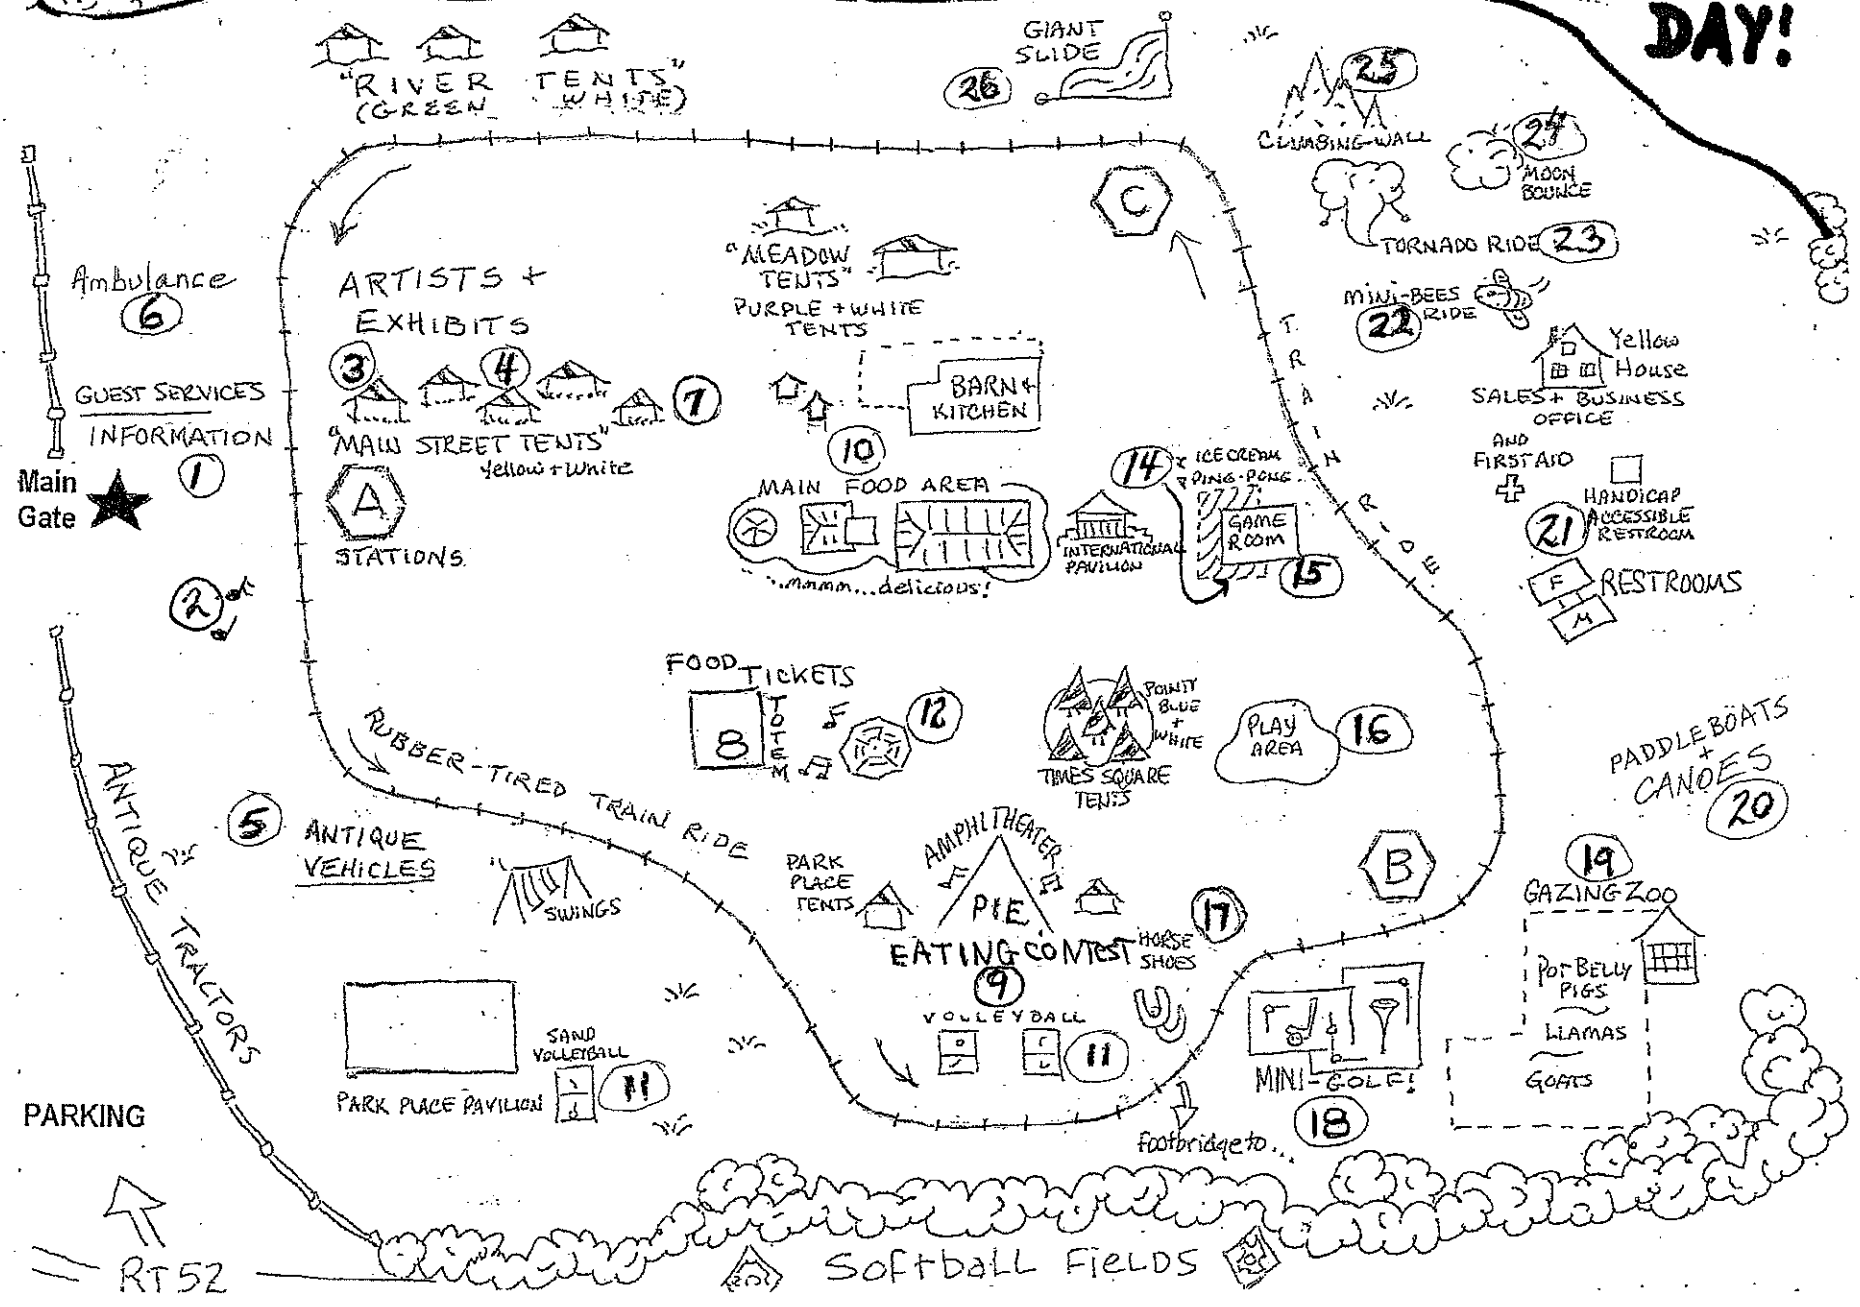

BRANDYWINE PICNIC PARK: 2010 EAST BRADFORD DAY!

BRANDYWINE CREEK

PARKING
RT 52