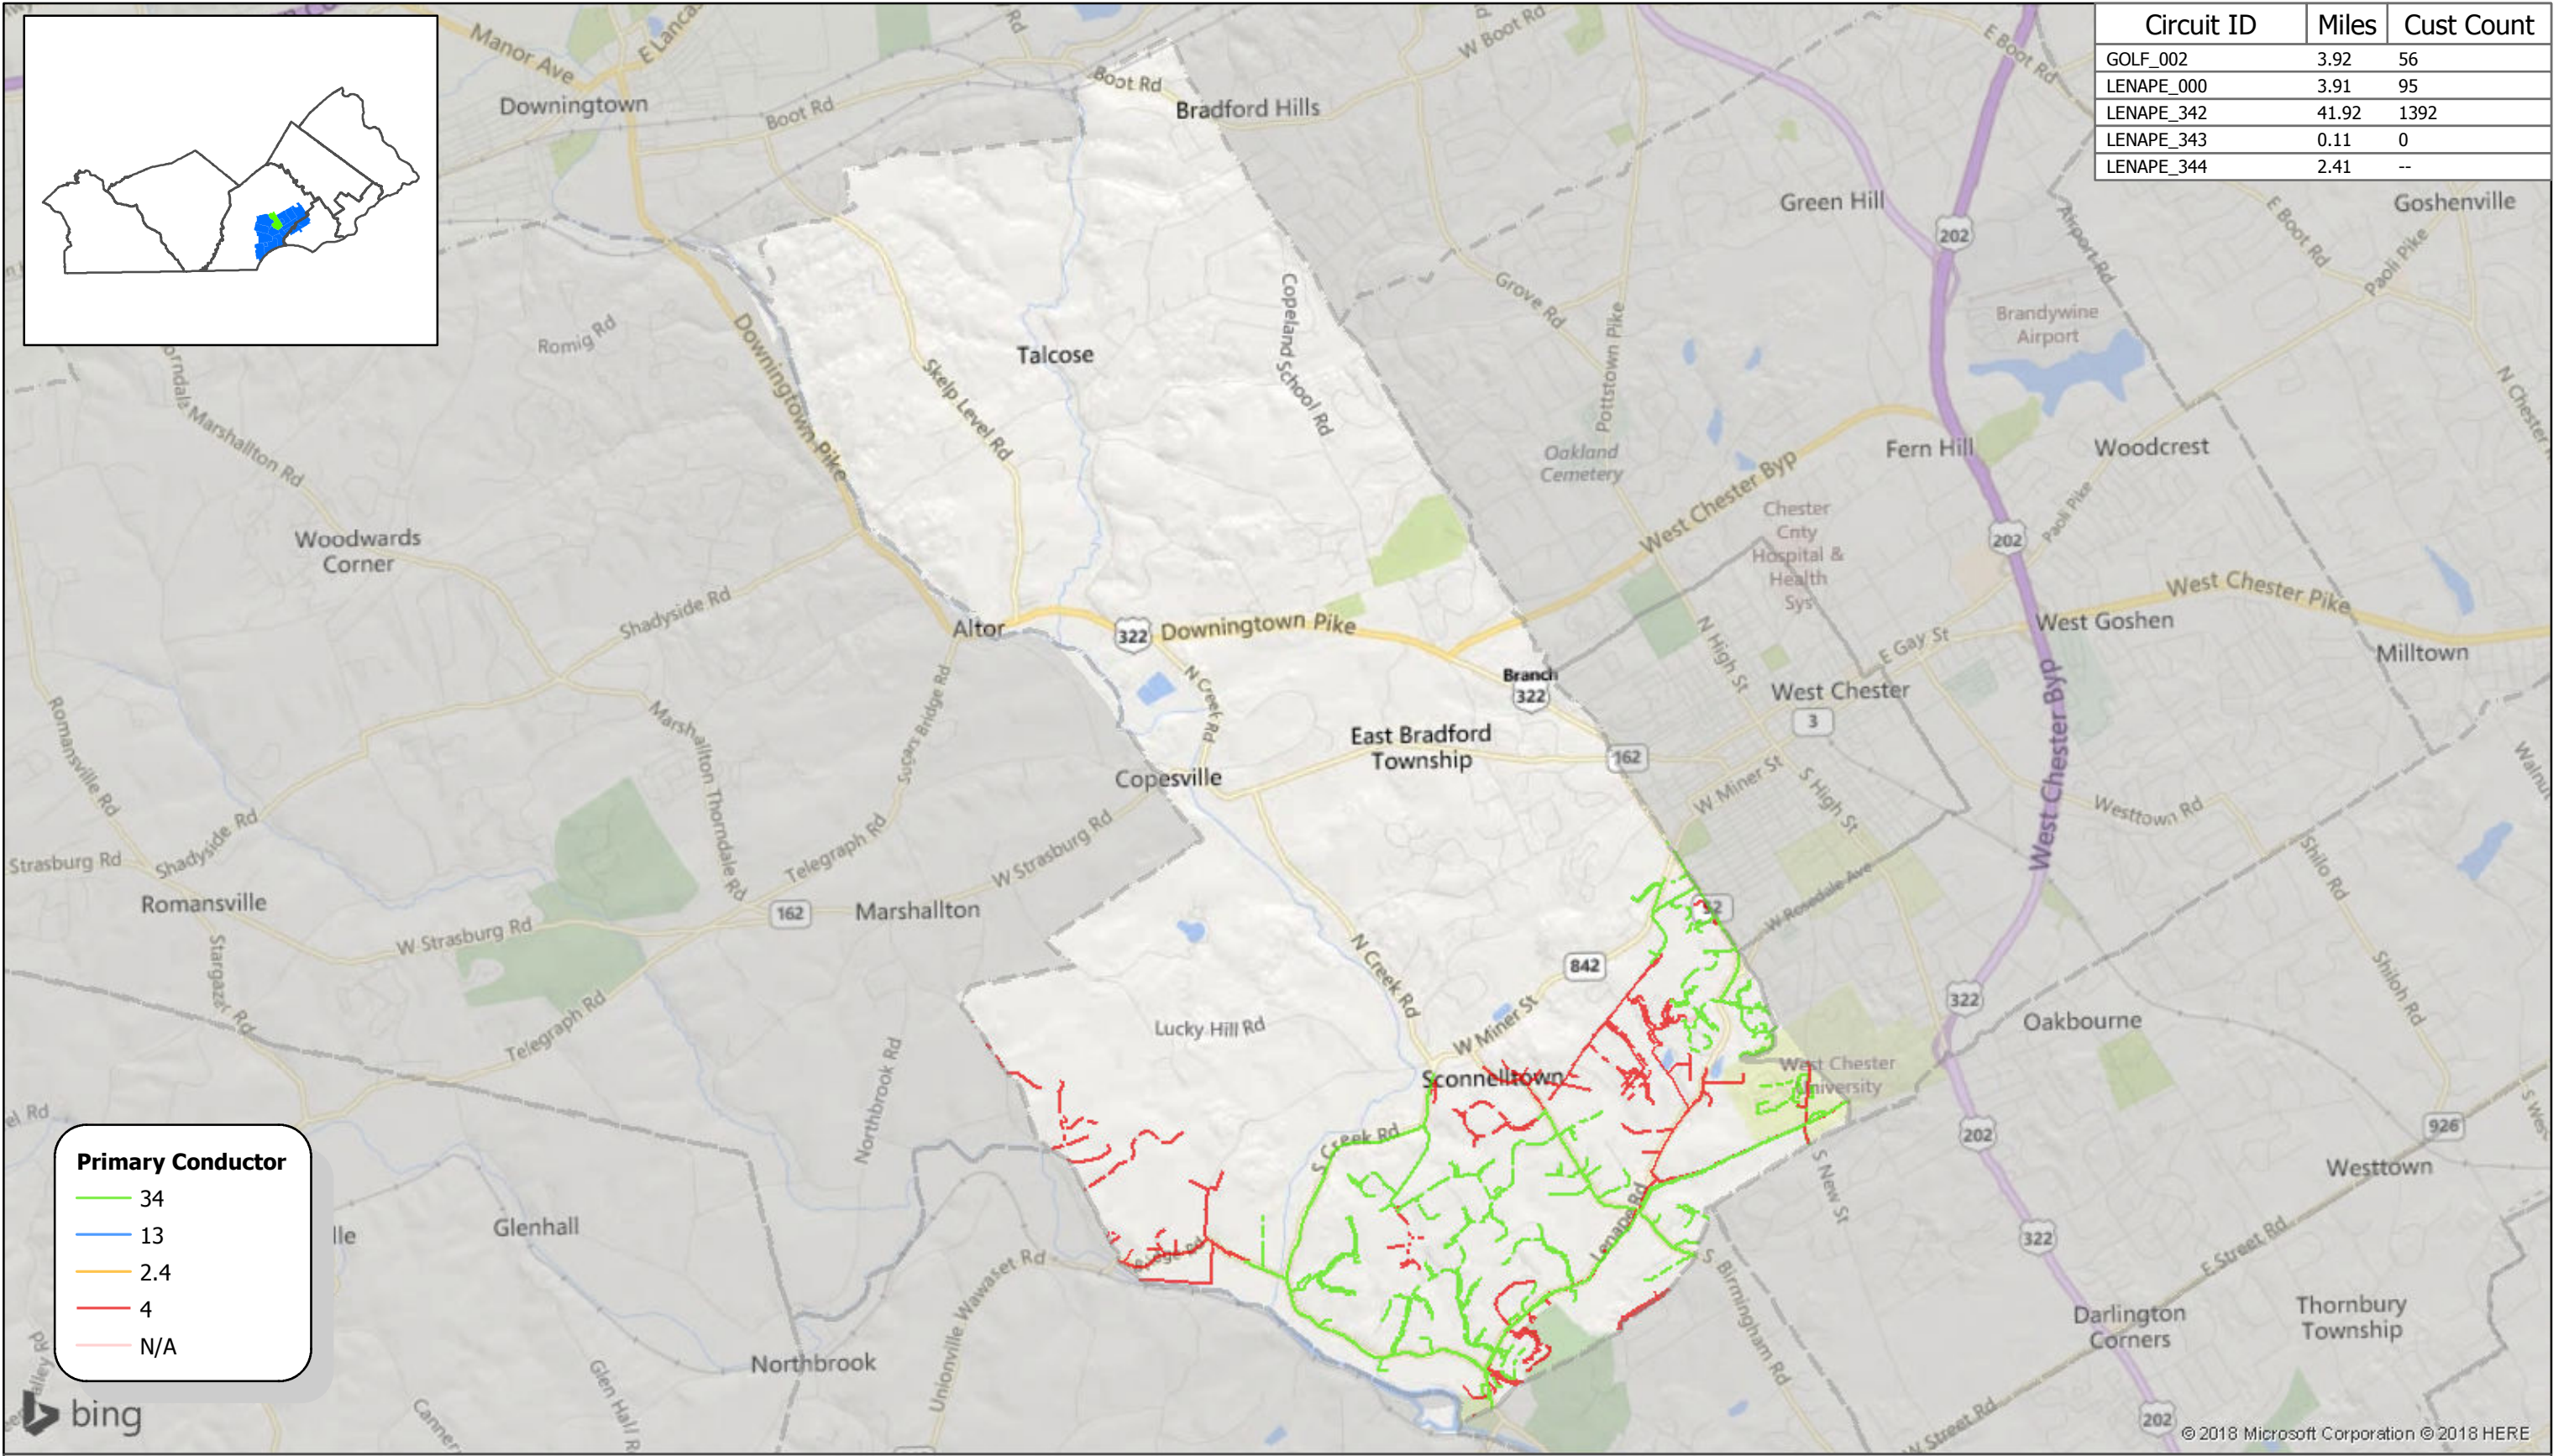

Circuit ID	Miles	Cust Count
GOLF_002	3.92	56
LENAPE_000	3.91	95
LENAPE_342	41.92	1392
LENAPE_343	0.11	0
LENAPE_344	2.41	--

Circuit Miles: 52
 Customer Count: 1543

LENAPE Circuits East Bradford, Chester County

Document Path: \\vms00102\geodata\Projects\MapManagement\10012019\LENAPE_External_2019_11x17.mxd

Date: 12/2/2018